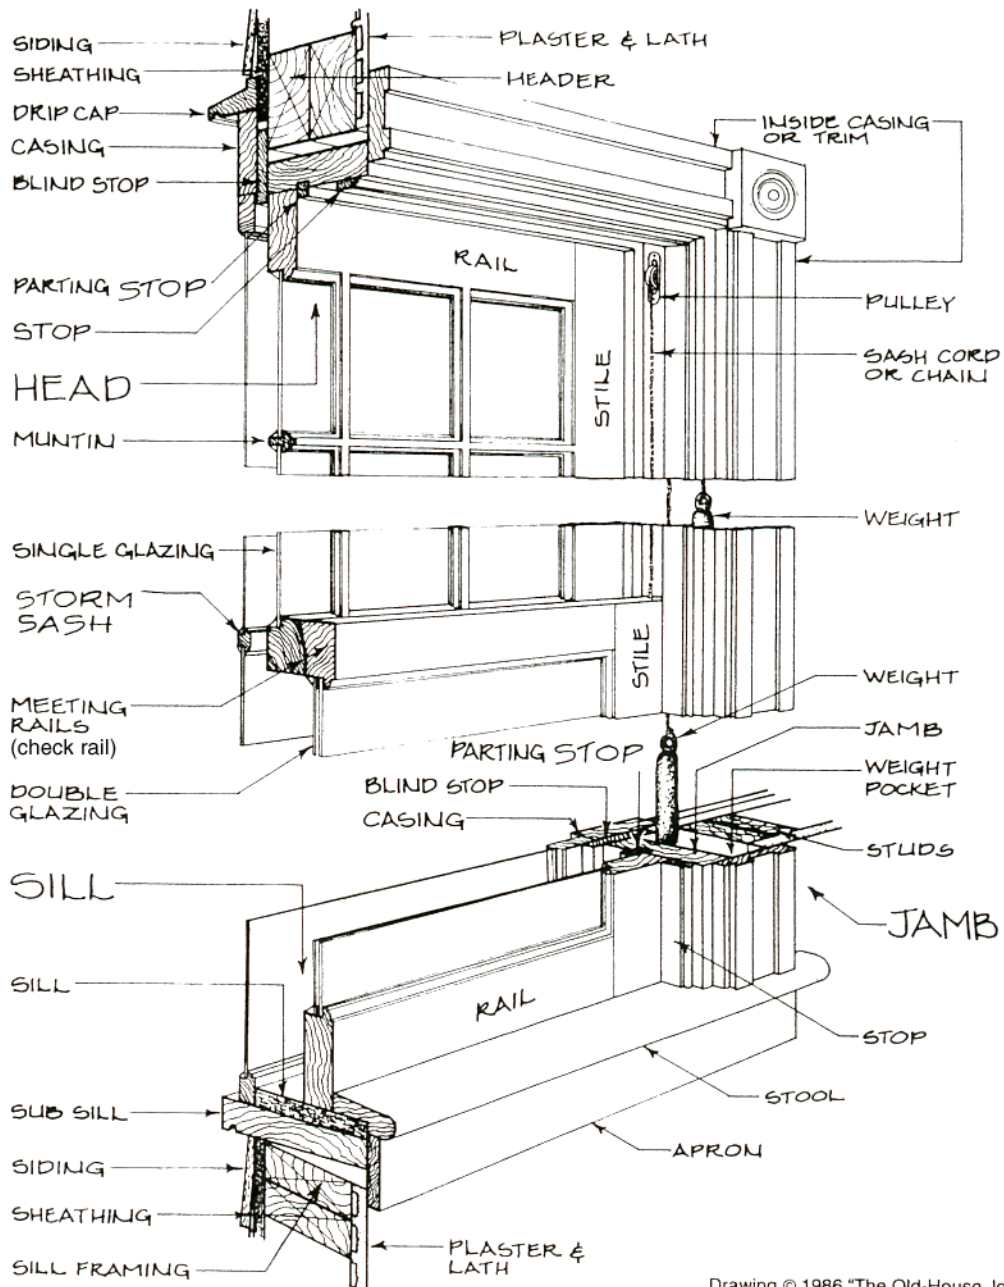

Guide to window jargon...

Drawing © 1986 "The Old-House Journal"
 Reprinted by permission
 JONATHAN POORE 3/82

Adams
Architectural
Wood Products

ADAMS ARCHITECTURAL
WOOD PRODUCTS
 300 Trails Road • Eldridge, Iowa 52748
 (319) 285-8000 • Fax (319) 285-8003