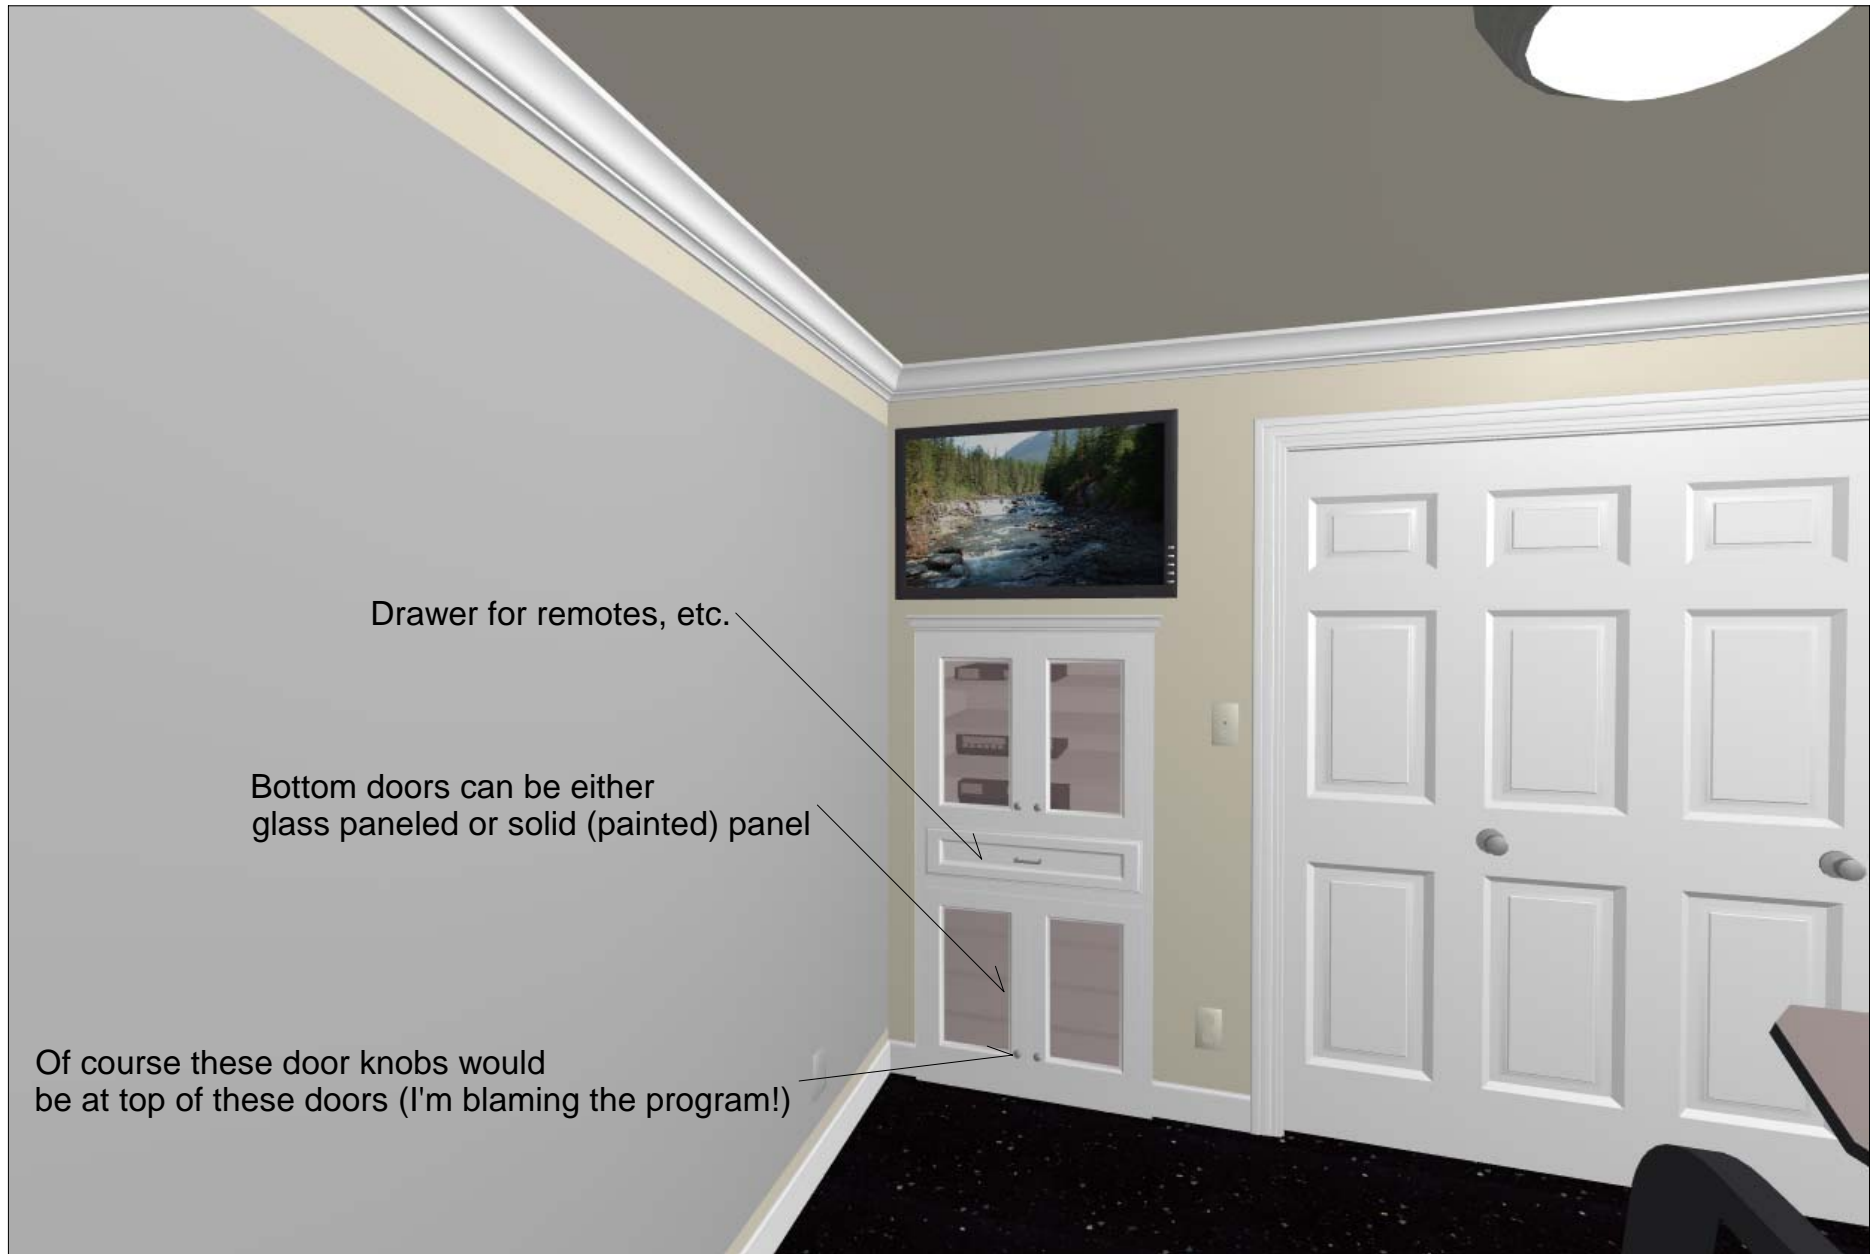

Drawer for remotes, etc.

Bottom doors can be either glass paneled or solid (painted) panel

Of course these door knobs would be at top of these doors (I'm blaming the program!)

Proposed Rev.#11

Zynko

©2007 Premier Basements LLC