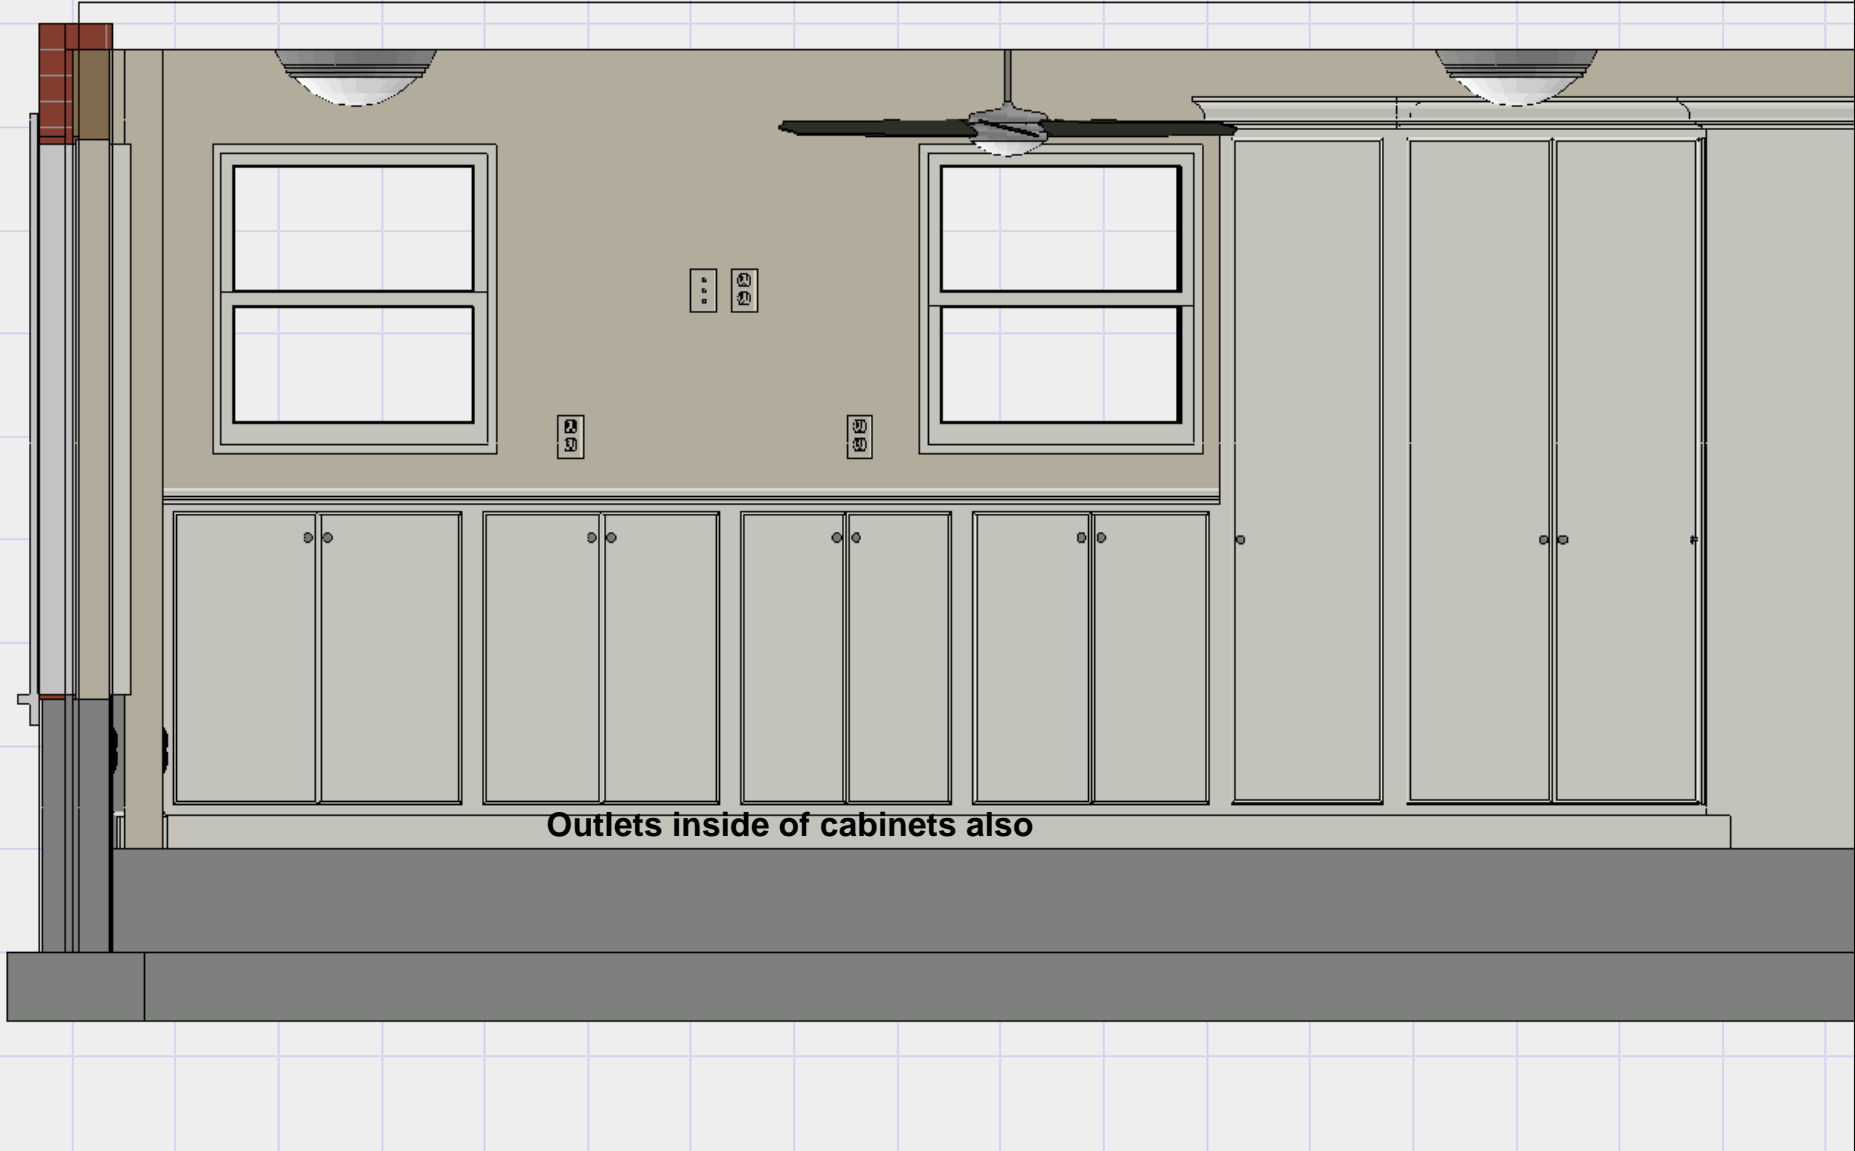

Proposed Rev.#11

Zynko

©2007 Premier Basements LLC

(770) 888-9989

Gift Wrap room

Outlets inside of cabinets also

Proposed Rev.#11

Zynko