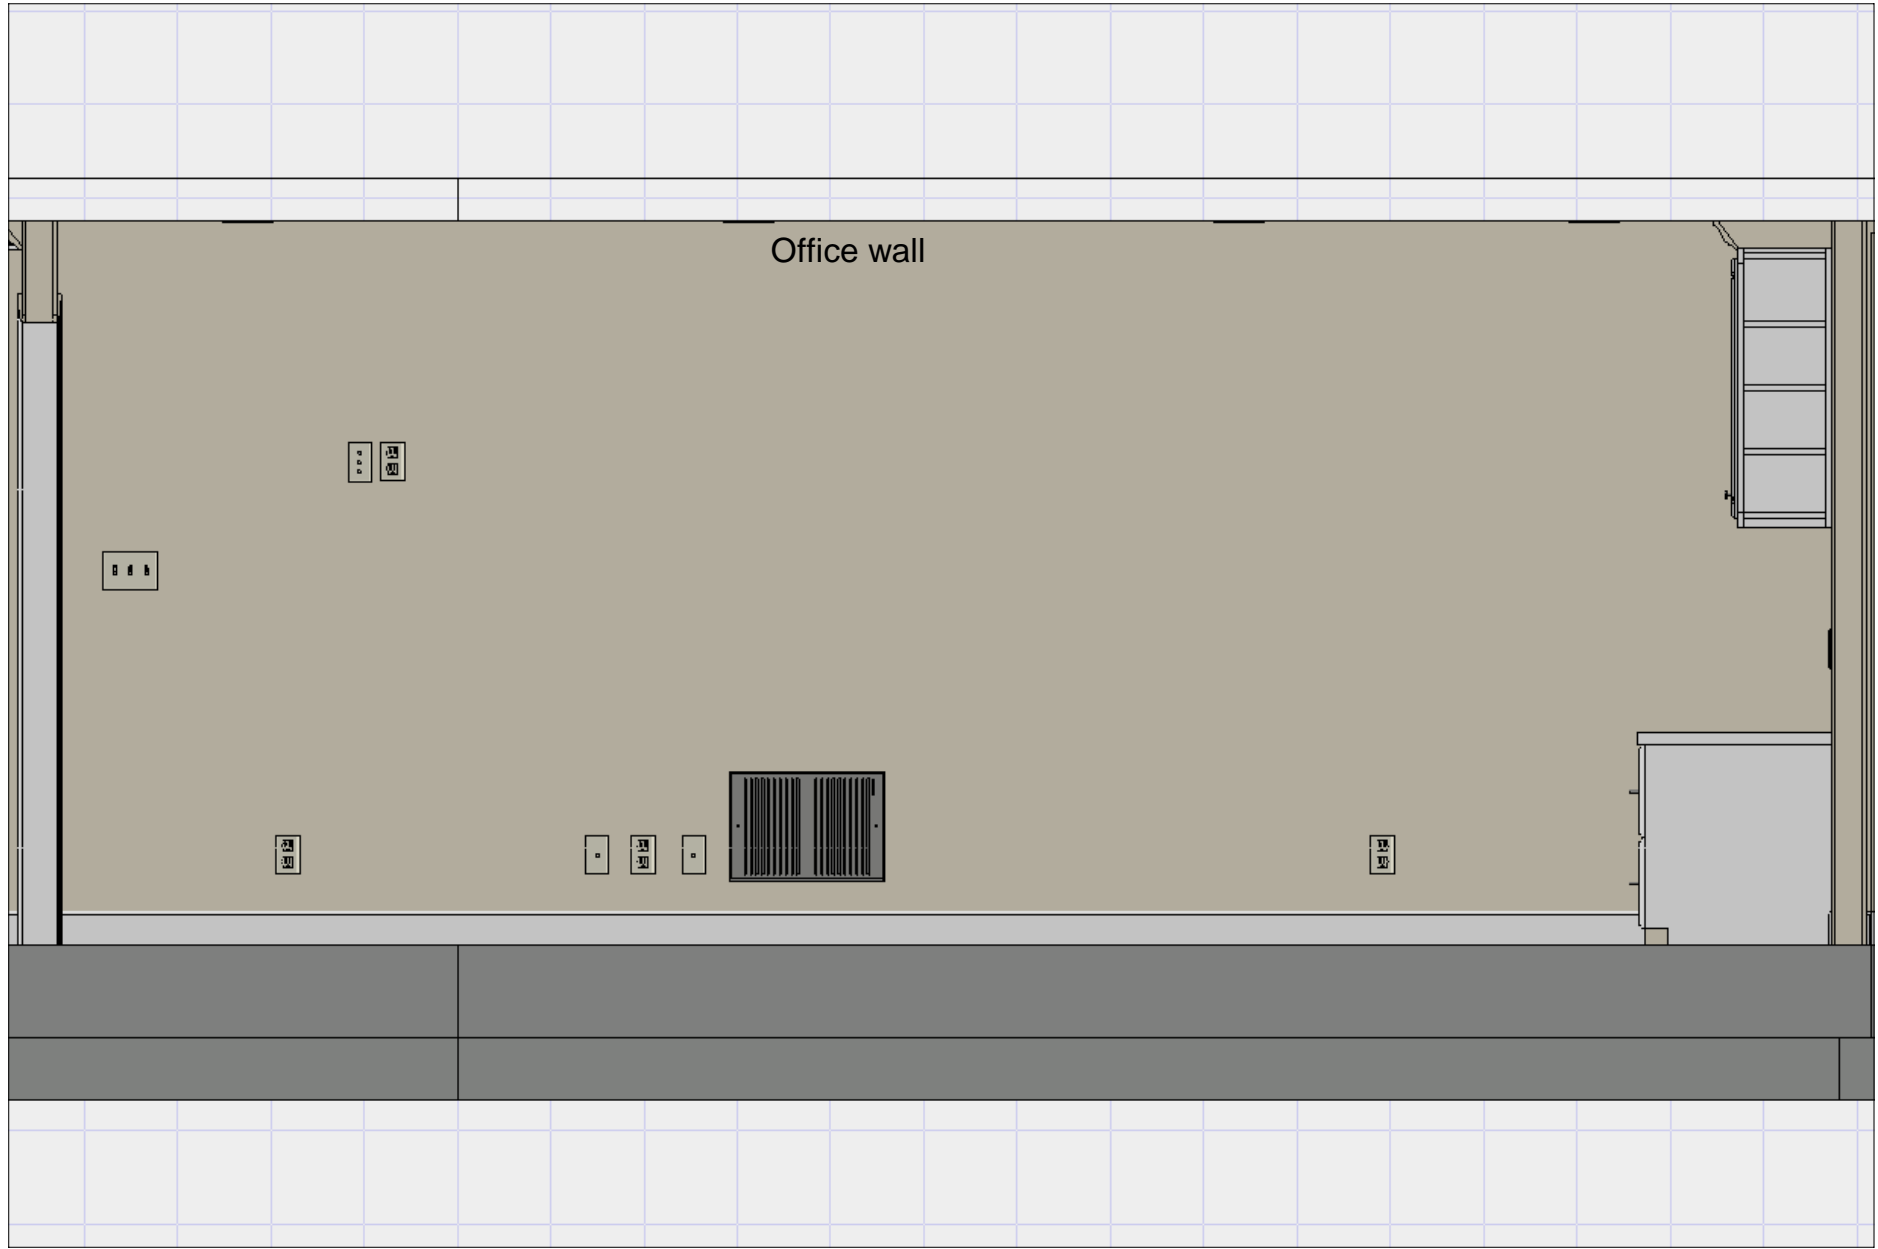

Proposed Rev.#11

Zynko