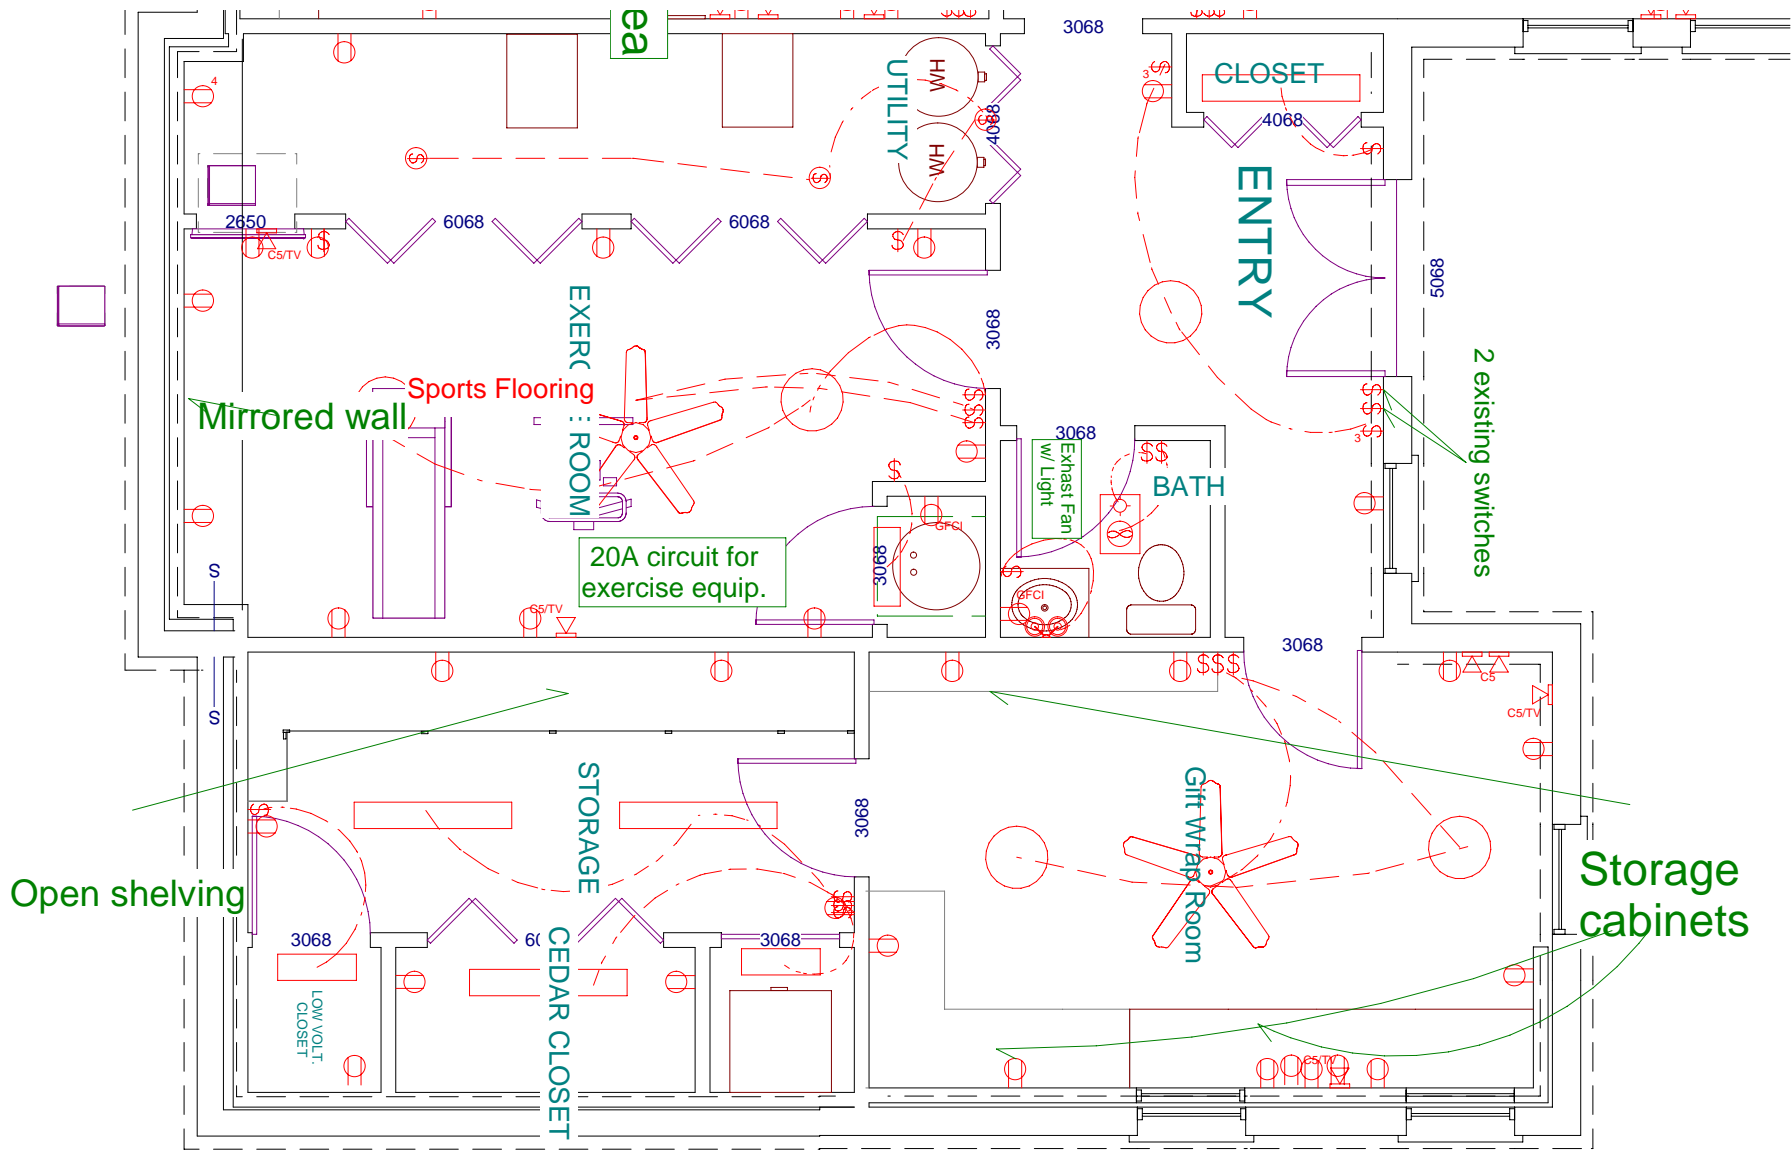

Proposed Rev.#11

Zynko