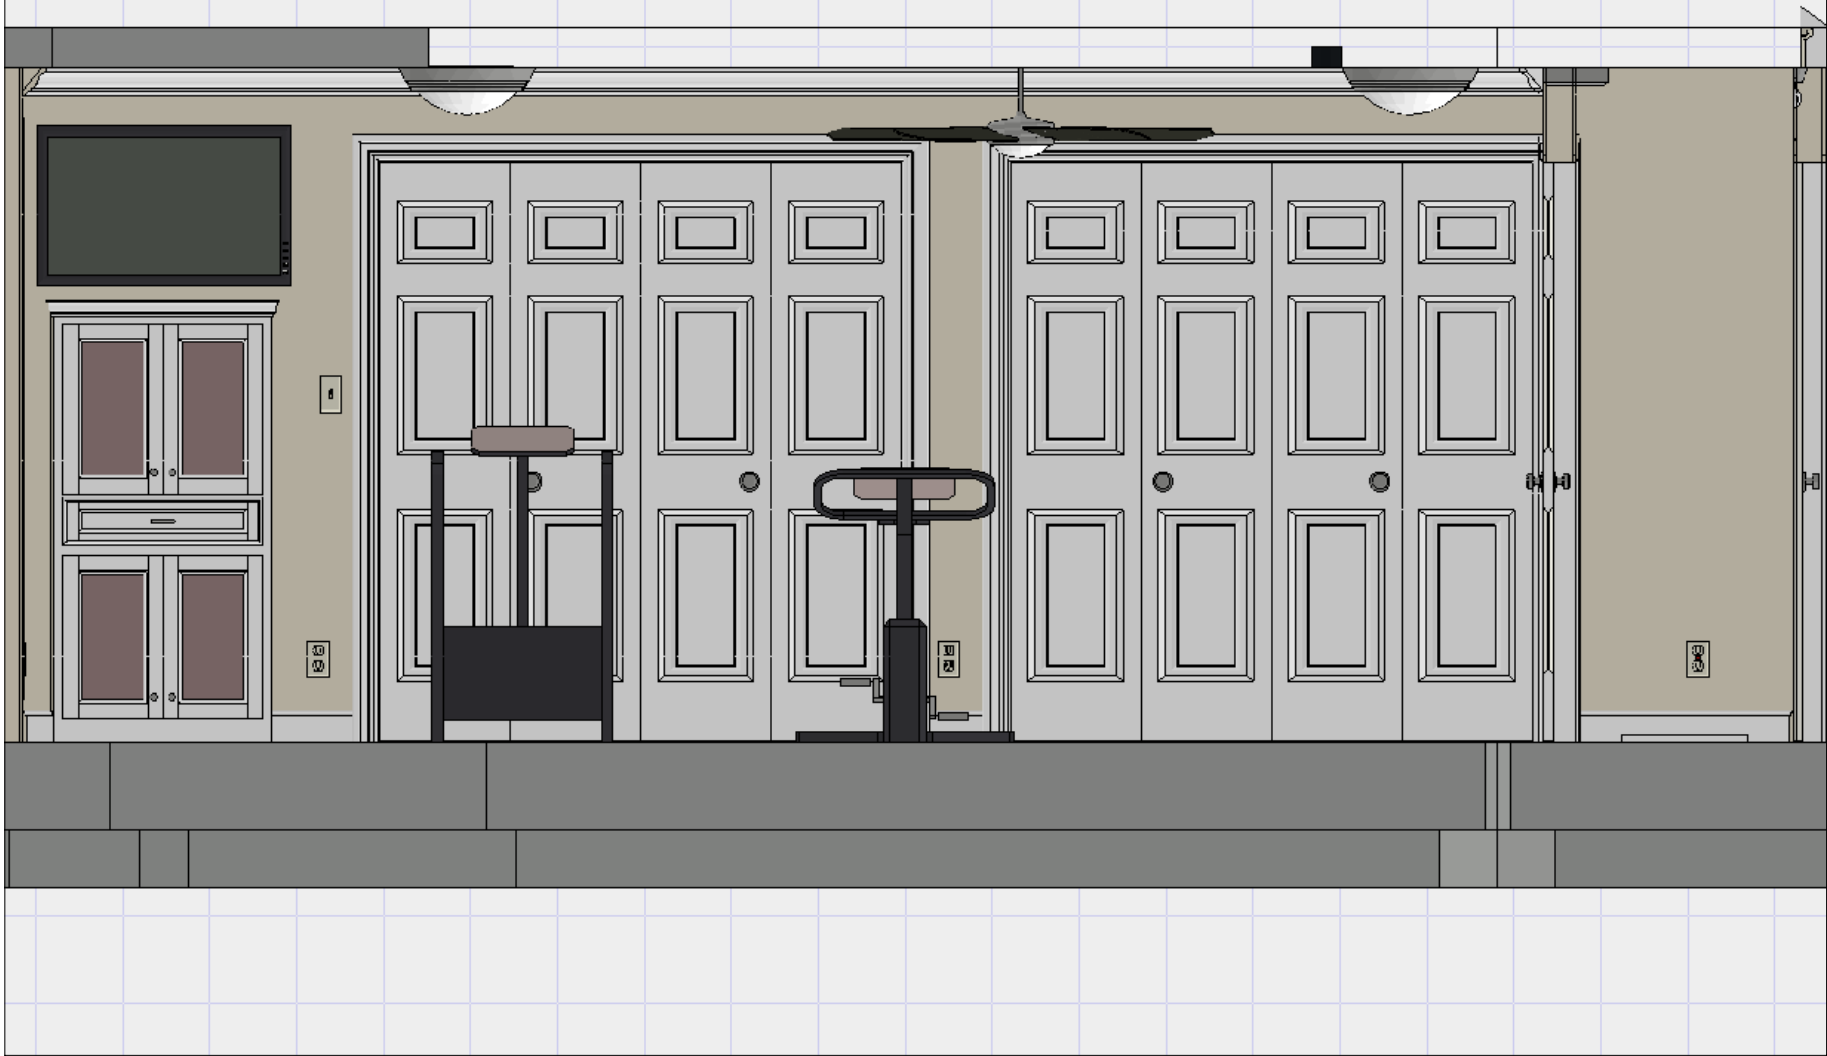

©2007 Premier Basements LLC

(770) 888-9989

Exercise room

Proposed Rev.#11

Proposed

Zynko

©2007 Premier Basements LLC

(770) 888-9989